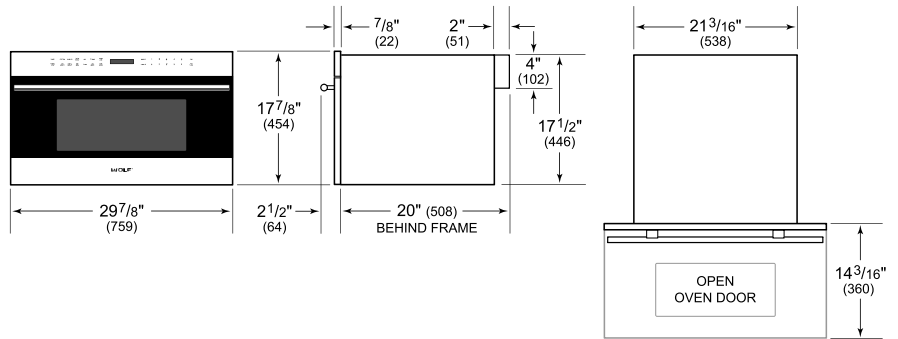

Let the microwave do the cooking with intuitive Gourmet Mode settings

Install into surrounding cabinetry to coordinate with other Wolf built-in ovens and warming drawers

PRODUCT SPECIFICATIONS

Model	MDD30TE/S/TH
Dimensions	29 7/8"W x 17 7/8"H x 20"D
Capacity	1.6 cu. ft.
Door Clearance	14 3/16"
Electrical Supply	120 VAC, 60 Hz
Electrical Service	15 amp dedicated circuit
Power Cord Length	4 Feet
Receptacle	3-prong grounding-type

ELECTRICAL

NOTE: Dimensions in parenthesis are in millimeters unless otherwise specified

DIMENSIONS

STANDARD INSTALLATION