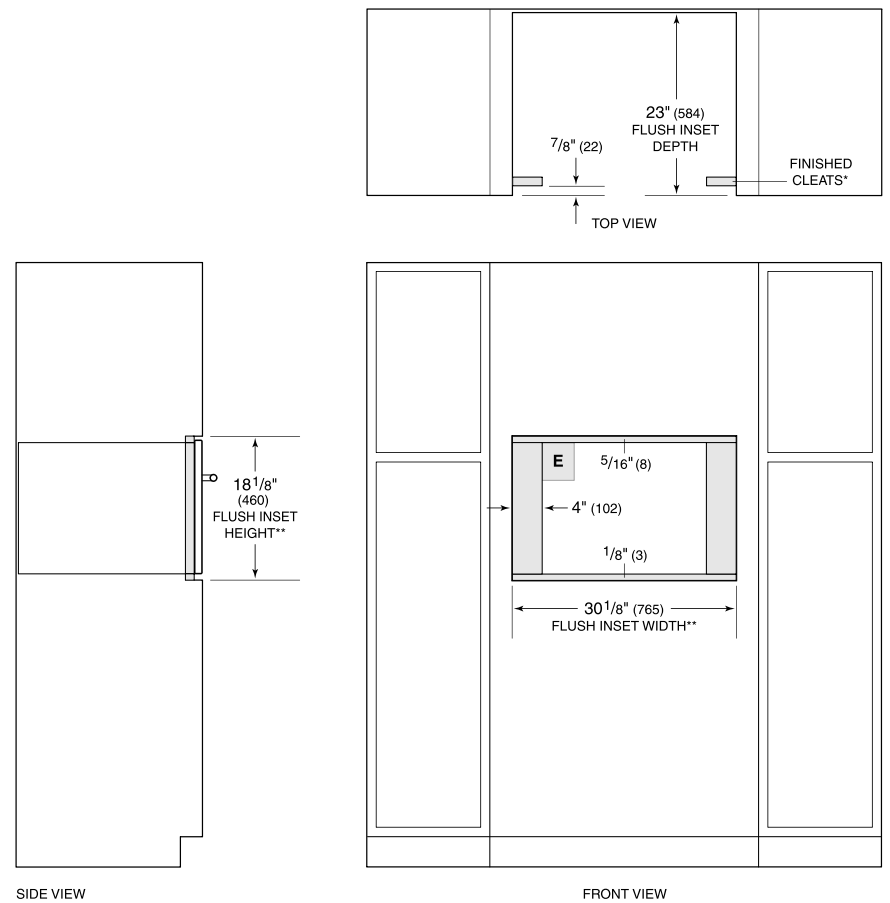

**MDD30TE/S/TH**

**FEATURES**

Distributes heat evenly with no hot or cold spots allowing for oven-like operation

Installs standard or flush to conceal the oven from view

Matches E series ovens, coffee systems, convection steam oven

Let the microwave do the cooking with intuitive Gourmet Mode settings

Install into surrounding cabinetry to coordinate with other Wolf built-in ovens and warming drawers

**PRODUCT SPECIFICATIONS**

Model	MDD30TE/S/TH
Dimensions	29 7/8"W x 17 7/8"H x 20"D
Capacity	1.6 cu. ft.
Door Clearance	14 3/16"
Electrical Supply	120 VAC, 60 Hz
Electrical Service	15 amp dedicated circuit
Power Cord Length	4 Feet
Receptacle	3-prong grounding-type

**ELECTRICAL**

**NOTE:** Dimensions in parenthesis are in millimeters unless otherwise specified

**DIMENSIONS**

**FLUSH INSTALLATION**

\*Will be visible and should be finished to match cabinetry.  
 \*\*Dimension provides minimum reveals.