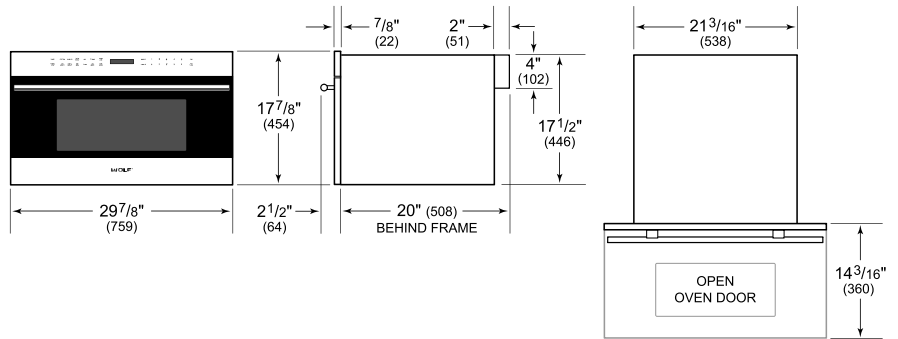

Let the microwave do the cooking with intuitive Gourmet Mode settings

Install into surrounding cabinetry to coordinate with other Wolf built-in ovens and warming drawers

**PRODUCT SPECIFICATIONS**

Model	MDD30TE/S/TH
Dimensions	29 7/8"W x 17 7/8"H x 20"D
Capacity	1.6 cu. ft.
Door Clearance	14 3/16"
Electrical Supply	120 VAC, 60 Hz
Electrical Service	15 amp dedicated circuit
Power Cord Length	4 Feet
Receptacle	3-prong grounding-type

**ELECTRICAL**

**NOTE:** Dimensions in parenthesis are in millimeters unless otherwise specified

**DIMENSIONS**

**FLUSH INSTALLATION**

\*Will be visible and should be finished to match cabinetry.  
 \*\*Dimension provides minimum reveals.