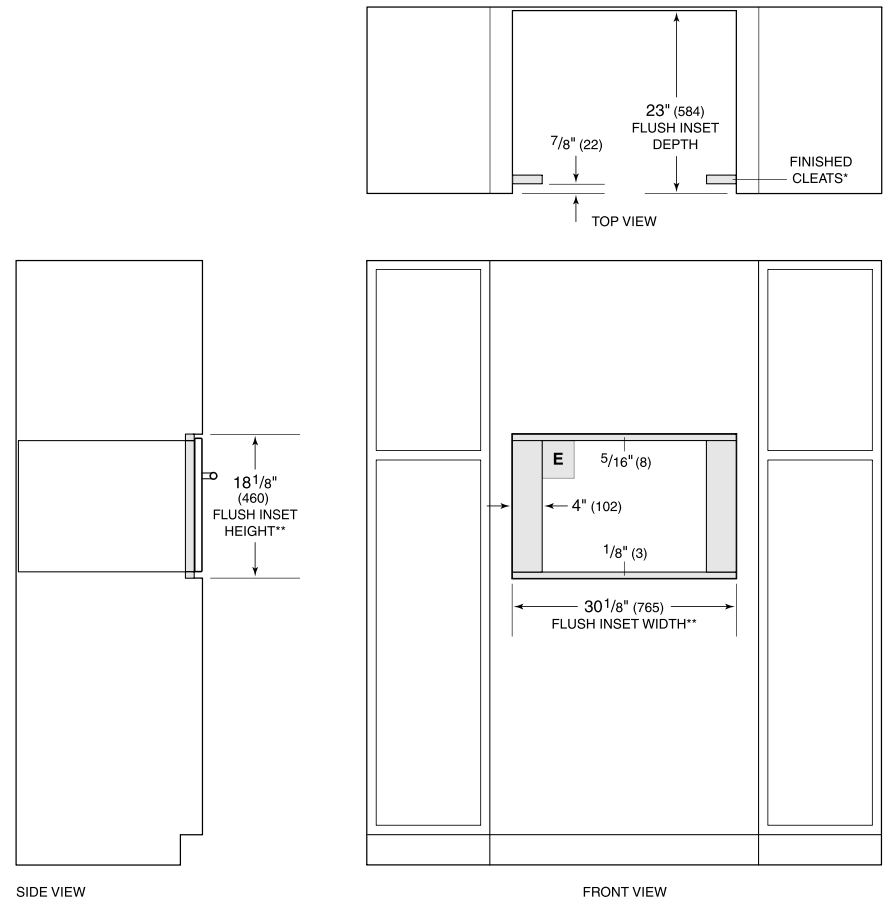

MDD30PM/S/PH

FEATURES

Distributes heat evenly with no hot or cold spots allowing for oven-like operation

Installs standard or flush to conceal the oven from view

Matches M series ovens, coffee systems, convection steam oven

Let the microwave do the cooking with intuitive Gourmet Mode settings

Install into surrounding cabinetry to coordinate with other Wolf built-in ovens and warming drawers

PRODUCT SPECIFICATIONS

Model	MDD30PM/S/PH
Dimensions	29 7/8"W x 17 7/8"H x 20"D
Capacity	1.6 cu. ft.
Door Clearance	14 3/16"
Weight	82 lbs
Electrical Supply	120 VAC, 60 Hz
Electrical Service	15 amp dedicated circuit
Power Cord Length	4 Feet
Receptacle	3-prong grounding-type

ELECTRICAL

NOTE: Dimensions in parenthesis are in millimeters unless otherwise specified

DIMENSIONS

FLUSH INSTALLATION

*Will be visible and should be finished to match cabinetry.
 **Dimension provides minimum reveals.