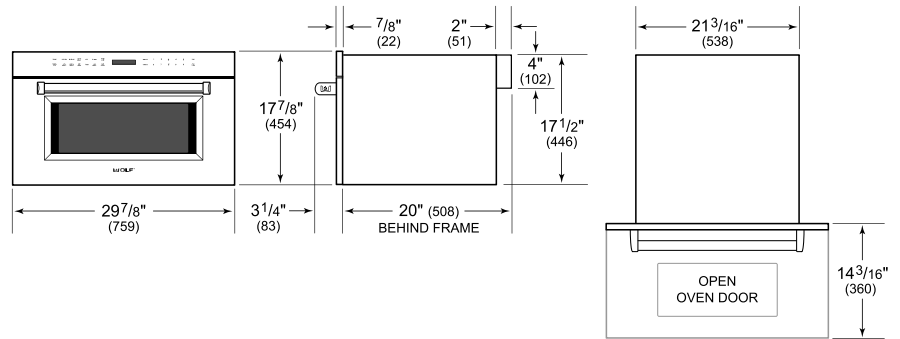

Let the microwave do the cooking with intuitive Gourmet Mode settings

Install into surrounding cabinetry to coordinate with other Wolf built-in ovens and warming drawers

PRODUCT SPECIFICATIONS

Model	MDD30PM/S/PH
Dimensions	29 7/8"W x 17 7/8"H x 20"D
Capacity	1.6 cu. ft.
Door Clearance	14 3/16"
Weight	82 lbs
Electrical Supply	120 VAC, 60 Hz
Electrical Service	15 amp dedicated circuit
Power Cord Length	4 Feet
Receptacle	3-prong grounding-type

ELECTRICAL

NOTE: Dimensions in parenthesis are in millimeters unless otherwise specified

DIMENSIONS

FLUSH INSTALLATION

*Will be visible and should be finished to match cabinetry.
 **Dimension provides minimum reveals.