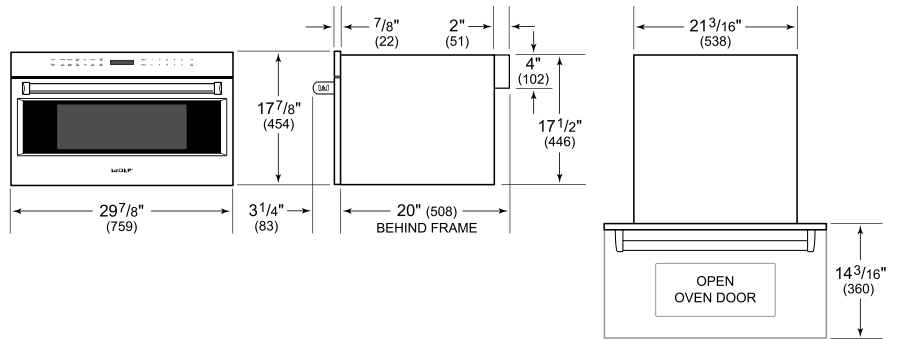

Let the microwave do the cooking with intuitive Gourmet Mode settings

Install into surrounding cabinetry to coordinate with other Wolf built-in ovens and warming drawers

**PRODUCT SPECIFICATIONS**

Model	MDD30PE/S/PH
Dimensions	29 7/8"W x 17 7/8"H x 20"D
Capacity	1.6 cu. ft.
Door Clearance	14 3/16"
Weight	82 lbs
Electrical Supply	120 VAC, 60 Hz
Electrical Service	15 amp dedicated circuit
Power Cord Length	4 Feet
Receptacle	3-prong grounding-type

**ELECTRICAL**

**NOTE:** Dimensions in parenthesis are in millimeters unless otherwise specified

**DIMENSIONS**

**STANDARD INSTALLATION**