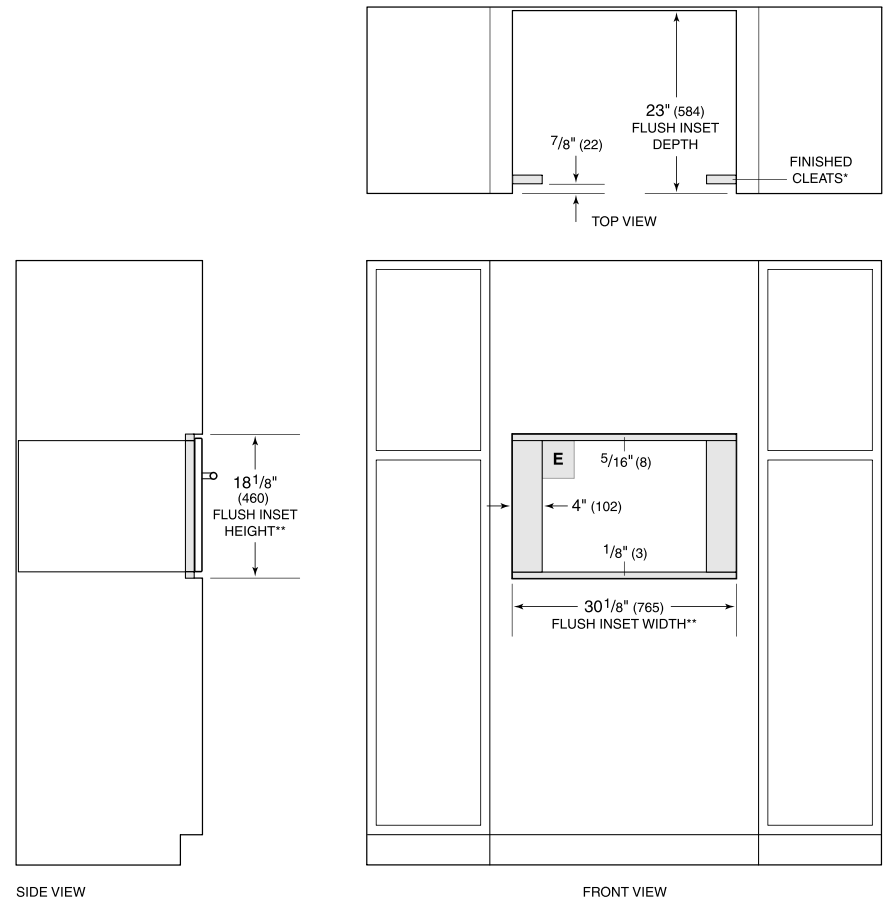

MDD30PE/S/PH

FEATURES

Distributes heat evenly with no hot or cold spots allowing for oven-like operation

Installs standard or flush to conceal the oven from view

Matches E series ovens, coffee systems, convection steam oven

Let the microwave do the cooking with intuitive Gourmet Mode settings

Install into surrounding cabinetry to coordinate with other Wolf built-in ovens and warming drawers

PRODUCT SPECIFICATIONS

Model	MDD30PE/S/PH
Dimensions	29 7/8"W x 17 7/8"H x 20"D
Capacity	1.6 cu. ft.
Door Clearance	14 3/16"
Weight	82 lbs
Electrical Supply	120 VAC, 60 Hz
Electrical Service	15 amp dedicated circuit
Power Cord Length	4 Feet
Receptacle	3-prong grounding-type

ELECTRICAL

NOTE: Dimensions in parenthesis are in millimeters unless otherwise specified

DIMENSIONS

FLUSH INSTALLATION

*Will be visible and should be finished to match cabinetry.
 **Dimension provides minimum reveals.