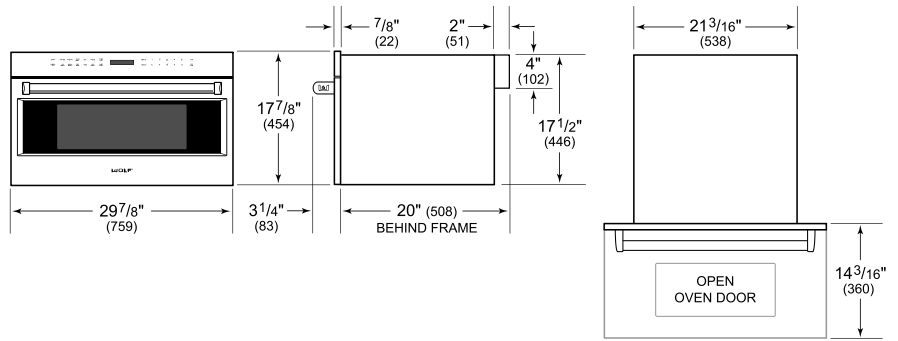

Let the microwave do the cooking with intuitive Gourmet Mode settings

Install into surrounding cabinetry to coordinate with other Wolf built-in ovens and warming drawers

PRODUCT SPECIFICATIONS

Model	MDD30PE/S/PH
Dimensions	29 7/8"W x 17 7/8"H x 20"D
Capacity	1.6 cu. ft.
Door Clearance	14 3/16"
Weight	82 lbs
Electrical Supply	120 VAC, 60 Hz
Electrical Service	15 amp dedicated circuit
Power Cord Length	4 Feet
Receptacle	3-prong grounding-type

ELECTRICAL

NOTE: Dimensions in parenthesis are in millimeters unless otherwise specified

DIMENSIONS

FLUSH INSTALLATION

*Will be visible and should be finished to match cabinetry.
 **Dimension provides minimum reveals.