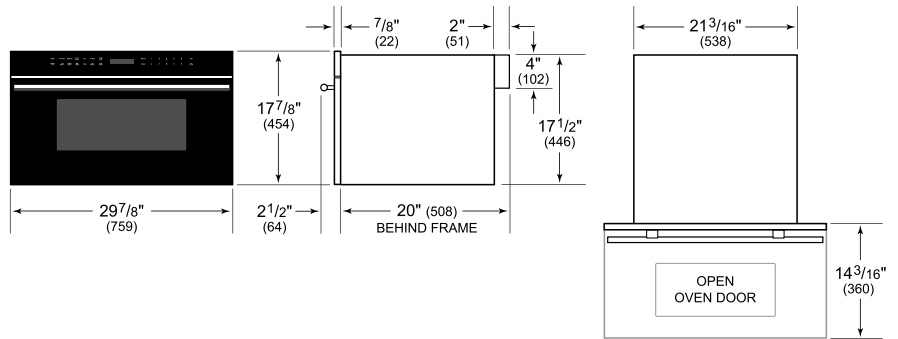

Let the microwave do the cooking with intuitive Gourmet Mode settings

Install into surrounding cabinetry to coordinate with other Wolf built-in ovens and warming drawers

**PRODUCT SPECIFICATIONS**

Model	MDD30CM/B/TH
Dimensions	29 7/8"W x 17 7/8"H x 20"D
Capacity	1.6 cu. ft.
Door Clearance	14 3/16"
Electrical Supply	120 VAC, 60 Hz
Electrical Service	15 amp dedicated circuit
Power Cord Length	4 Feet
Receptacle	3-prong grounding-type

**ELECTRICAL**

**NOTE:** Dimensions in parenthesis are in millimeters unless otherwise specified

**DIMENSIONS**

**STANDARD INSTALLATION**