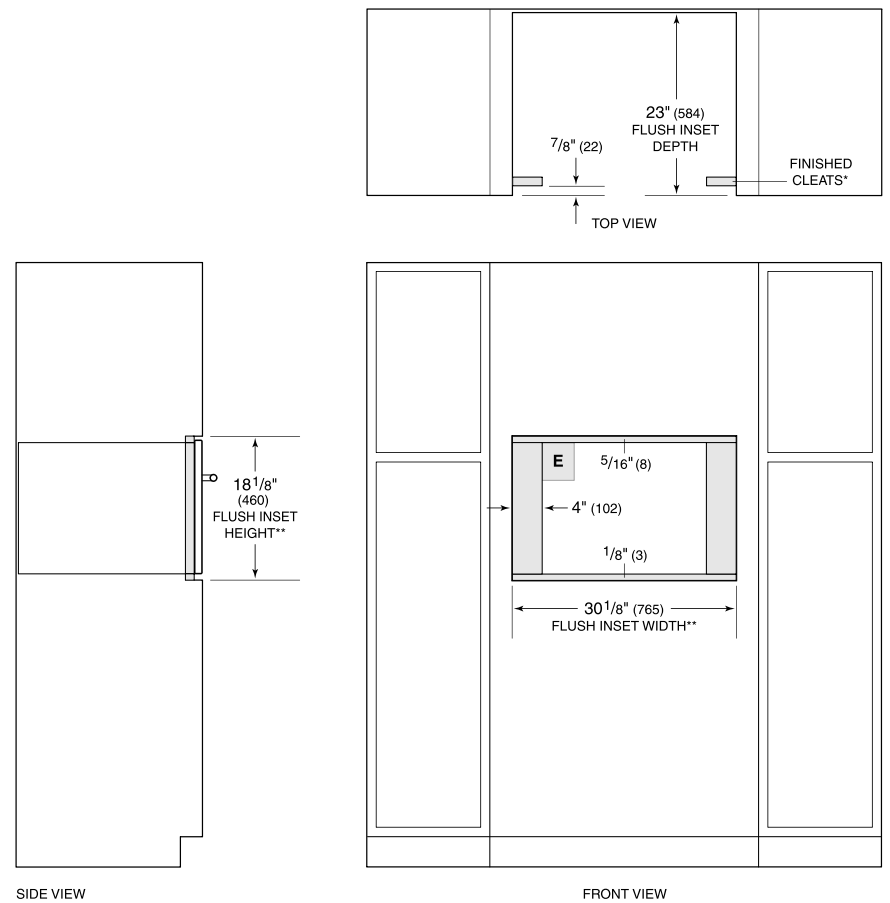

**MDD30CM/B/TH**

**FEATURES**

Distributes heat evenly with no hot or cold spots allowing for oven-like operation

Installs standard or flush to conceal the oven from view

Matches M series ovens, coffee systems, convection steam oven

Let the microwave do the cooking with intuitive Gourmet Mode settings

Install into surrounding cabinetry to coordinate with other Wolf built-in ovens and warming drawers

**PRODUCT SPECIFICATIONS**

Model	MDD30CM/B/TH
Dimensions	29 7/8"W x 17 7/8"H x 20"D
Capacity	1.6 cu. ft.
Door Clearance	14 3/16"
Electrical Supply	120 VAC, 60 Hz
Electrical Service	15 amp dedicated circuit
Power Cord Length	4 Feet
Receptacle	3-prong grounding-type

**ELECTRICAL**

**NOTE:** Dimensions in parenthesis are in millimeters unless otherwise specified

**DIMENSIONS**

**FLUSH INSTALLATION**

\*Will be visible and should be finished to match cabinetry.  
 \*\*Dimension provides minimum reveals.