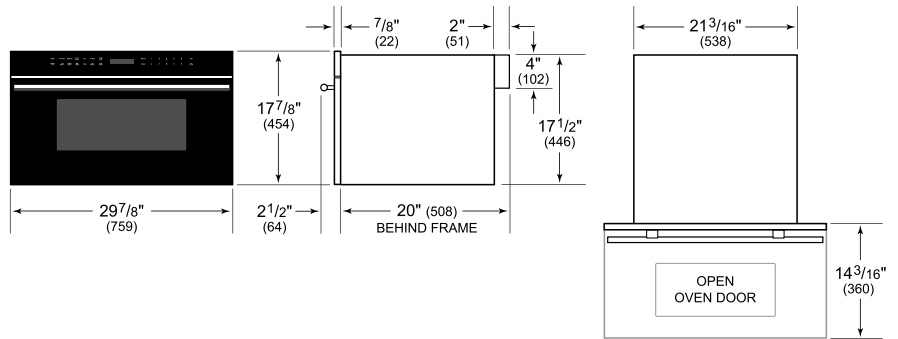

Let the microwave do the cooking with intuitive Gourmet Mode settings

Install into surrounding cabinetry to coordinate with other Wolf built-in ovens and warming drawers

**PRODUCT SPECIFICATIONS**

Model	MDD30CM/B/TH
Dimensions	29 7/8"W x 17 7/8"H x 20"D
Capacity	1.6 cu. ft.
Door Clearance	14 3/16"
Electrical Supply	120 VAC, 60 Hz
Electrical Service	15 amp dedicated circuit
Power Cord Length	4 Feet
Receptacle	3-prong grounding-type

**ELECTRICAL**

**NOTE:** Dimensions in parenthesis are in millimeters unless otherwise specified

**DIMENSIONS**

**FLUSH INSTALLATION**

\*Will be visible and should be finished to match cabinetry.  
 \*\*Dimension provides minimum reveals.