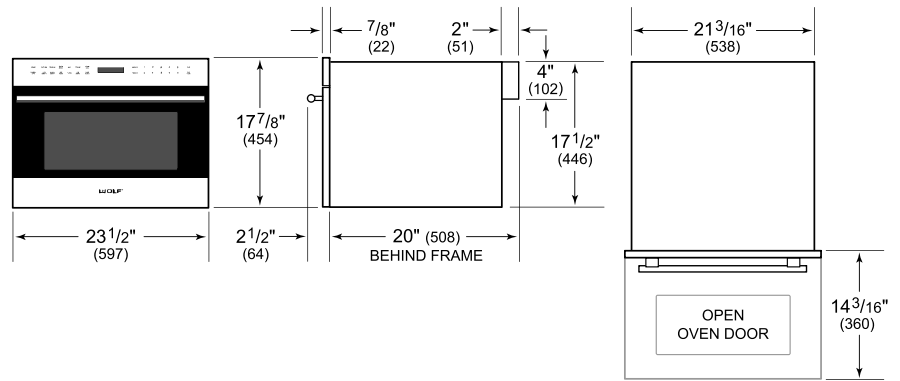

### ACCESSORIES

Pro Handle

Accessories available through an authorized dealer.

For local dealer information, visit [subzero-wolf.com/locator](http://subzero-wolf.com/locator).

**PRODUCT SPECIFICATIONS**

Model	MDD24TE/S/TH
Dimensions	23 1/2"W x 17 7/8"H x 20"D
Capacity	1.6 cu. ft.
Door Clearance	14 3/16"
Electrical Supply	120 VAC, 60 Hz
Electrical Service	15 amp dedicated circuit
Power Cord Length	4 Feet
Receptacle	3-prong grounding-type

**ELECTRICAL**

**NOTE:** Dimensions in parenthesis are in millimeters unless otherwise specified

**DIMENSIONS**

**STANDARD INSTALLATION**