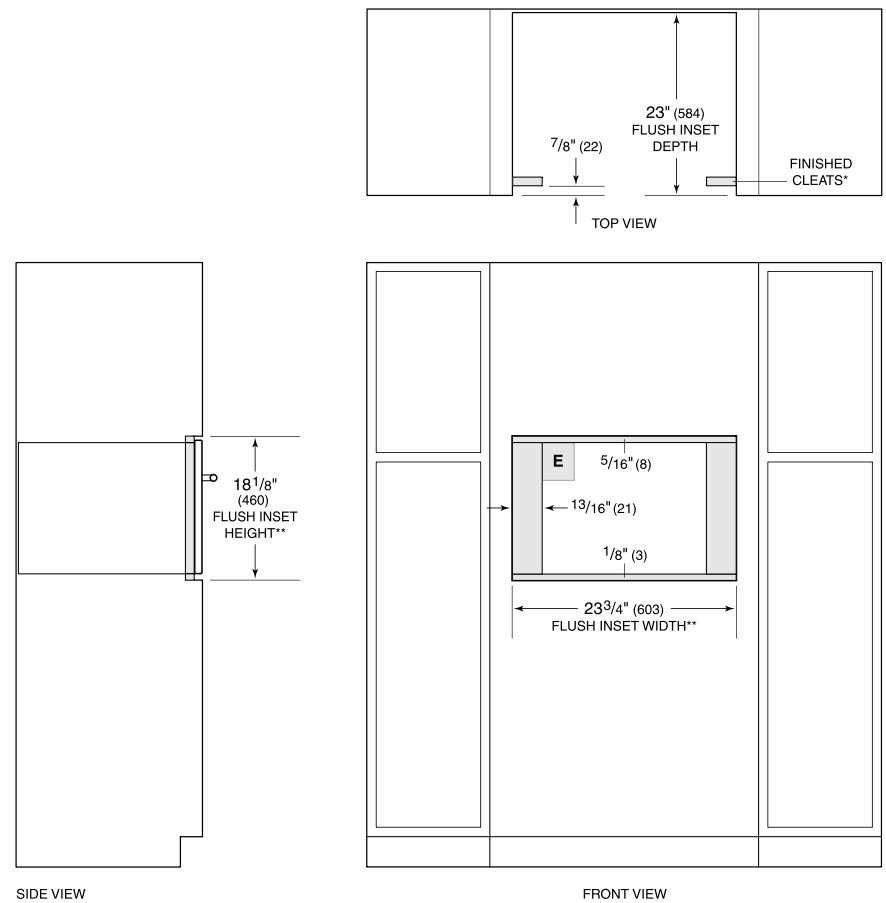

### ACCESSORIES

Pro Handle

Accessories available through an authorized dealer.

For local dealer information, visit [subzero-wolf.com/locator](http://subzero-wolf.com/locator).

**PRODUCT SPECIFICATIONS**

Model	MDD24TE/S/TH
Dimensions	23 1/2"W x 17 7/8"H x 20"D
Capacity	1.6 cu. ft.
Door Clearance	14 3/16"
Electrical Supply	120 VAC, 60 Hz
Electrical Service	15 amp dedicated circuit
Power Cord Length	4 Feet
Receptacle	3-prong grounding-type

**ELECTRICAL**

**NOTE:** Dimensions in parenthesis are in millimeters unless otherwise specified

**DIMENSIONS**

**FLUSH INSTALLATION**

\*Will be visible and should be finished to match cabinetry.  
 \*\*Dimension provides minimum reveals.