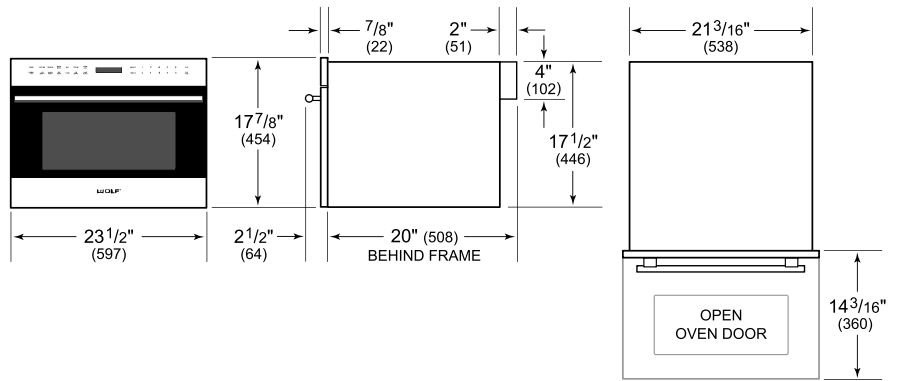

### ACCESSORIES

Pro Handle

Accessories available through an authorized dealer.

For local dealer information, visit [subzero-wolf.com/locator](http://subzero-wolf.com/locator).

**PRODUCT SPECIFICATIONS**

Model	MDD24TE/S/TH
Dimensions	23 1/2"W x 17 7/8"H x 20"D
Capacity	1.6 cu. ft.
Door Clearance	14 3/16"
Electrical Supply	120 VAC, 60 Hz
Electrical Service	15 amp dedicated circuit
Power Cord Length	4 Feet
Receptacle	3-prong grounding-type

**ELECTRICAL**

**NOTE:** Dimensions in parenthesis are in millimeters unless otherwise specified

**DIMENSIONS**

**FLUSH INSTALLATION**

\*Will be visible and should be finished to match cabinetry.  
 \*\*Dimension provides minimum reveals.