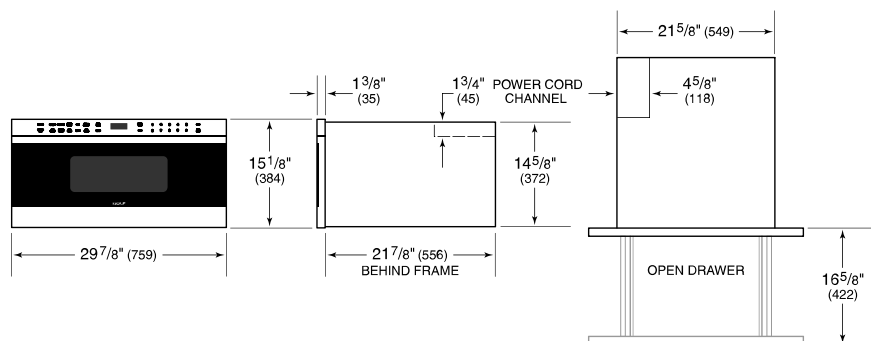

**PRODUCT SPECIFICATIONS**

Model	MD30TE/S
Dimensions	29 7/8"W x 15 1/8"H x 21 7/8"D
Capacity	1.2 cu. ft.
Weight	96 lbs
Electrical Supply	120 VAC, 60 Hz
Electrical Service	15 amp dedicated circuit
Power Cord Length	4 Feet
Receptacle	3-prong grounding-type

**ELECTRICAL**

**NOTE:** Dimensions in parenthesis are in millimeters unless otherwise specified

**DIMENSIONS**

**STANDARD INSTALLATION**