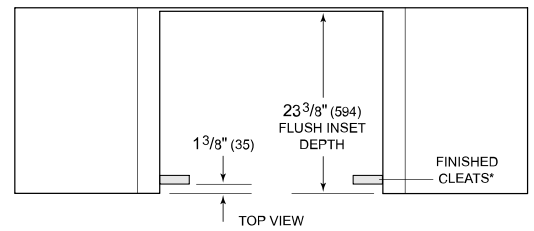

Model	MD30TE/S
Dimensions	29 7/8"W x 15 1/8"H x 21 7/8"D
Capacity	1.2 cu. ft.
Weight	96 lbs
Electrical Supply	120 VAC, 60 Hz
Electrical Service	15 amp dedicated circuit
Power Cord Length	4 Feet
Receptacle	3-prong grounding-type

ELECTRICAL

NOTE: Dimensions in parenthesis are in millimeters unless otherwise specified

DIMENSIONS

FLUSH INSTALLATION

SIDE VIEW

FRONT VIEW

*Will be visible and should be finished to match cabinetry.
 **Dimension provides minimum reveals.