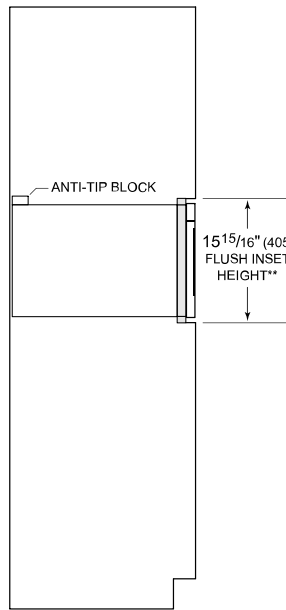

Fits a 9x13 pan and up to a 7" tall glass or dish for additional cooking flexibility

Install into surrounding cabinetry to coordinate with other Wolf built-in ovens and warming drawers

Installs can be lowered due to control panel lock providing extra safety

Model	MD30TE/S
Dimensions	29 7/8"W x 15 1/8"H x 21 7/8"D
Capacity	1.2 cu. ft.
Weight	96 lbs
Electrical Supply	120 VAC, 60 Hz
Electrical Service	15 amp dedicated circuit
Power Cord Length	4 Feet
Receptacle	3-prong grounding-type

ELECTRICAL

NOTE: Dimensions in parenthesis are in millimeters unless otherwise specified

DIMENSIONS

FLUSH INSTALLATION

SIDE VIEW

FRONT VIEW

*Will be visible and should be finished to match cabinetry.
 **Dimension provides minimum reveals.