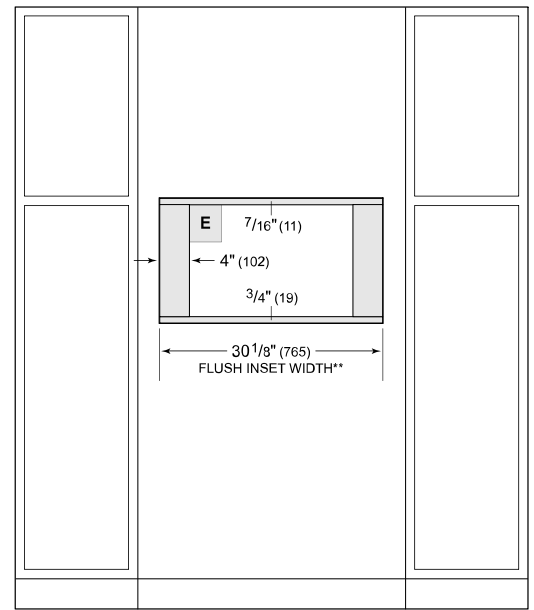

Fits a 9x13 pan and up to a 7" tall glass or dish for additional cooking flexibility

Install into surrounding cabinetry to coordinate with other Wolf built-in ovens and warming drawers

Installs can be lowered due to control panel lock providing extra safety

Model	MD30TE/S
Dimensions	29 7/8"W x 15 1/8"H x 21 7/8"D
Capacity	1.2 cu. ft.
Weight	96 lbs
Electrical Supply	120 VAC, 60 Hz
Electrical Service	15 amp dedicated circuit
Power Cord Length	4 Feet
Receptacle	3-prong grounding-type

ELECTRICAL

NOTE: Dimensions in parenthesis are in millimeters unless otherwise specified

DIMENSIONS

FLUSH INSTALLATION

SIDE VIEW

FRONT VIEW

*Will be visible and should be finished to match cabinetry.
 **Dimension provides minimum reveals.