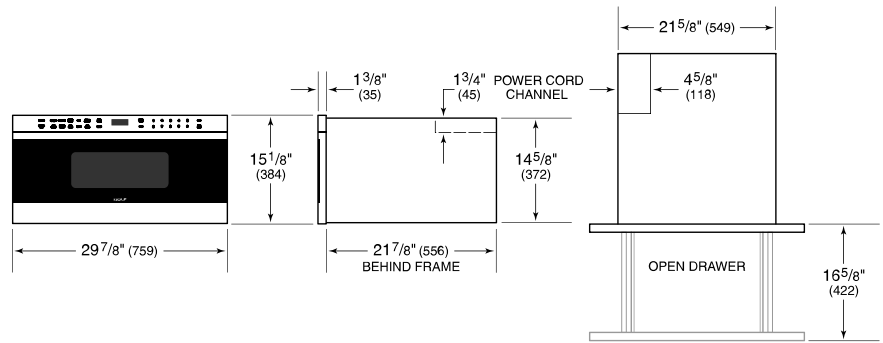

Fits a 9x13 pan and up to a 7" tall glass or dish for additional cooking flexibility

Install into surrounding cabinetry to coordinate with other Wolf built-in ovens and warming drawers

Installs can be lowered due to control panel lock providing extra safety

Model	MD30TE/S
Dimensions	29 7/8"W x 15 1/8"H x 21 7/8"D
Capacity	1.2 cu. ft.
Weight	96 lbs
Electrical Supply	120 VAC, 60 Hz
Electrical Service	15 amp dedicated circuit
Power Cord Length	4 Feet
Receptacle	3-prong grounding-type

ELECTRICAL

NOTE: Dimensions in parenthesis are in millimeters unless otherwise specified

DIMENSIONS

FLUSH INSTALLATION

SIDE VIEW

FRONT VIEW

*Will be visible and should be finished to match cabinetry.
 **Dimension provides minimum reveals.