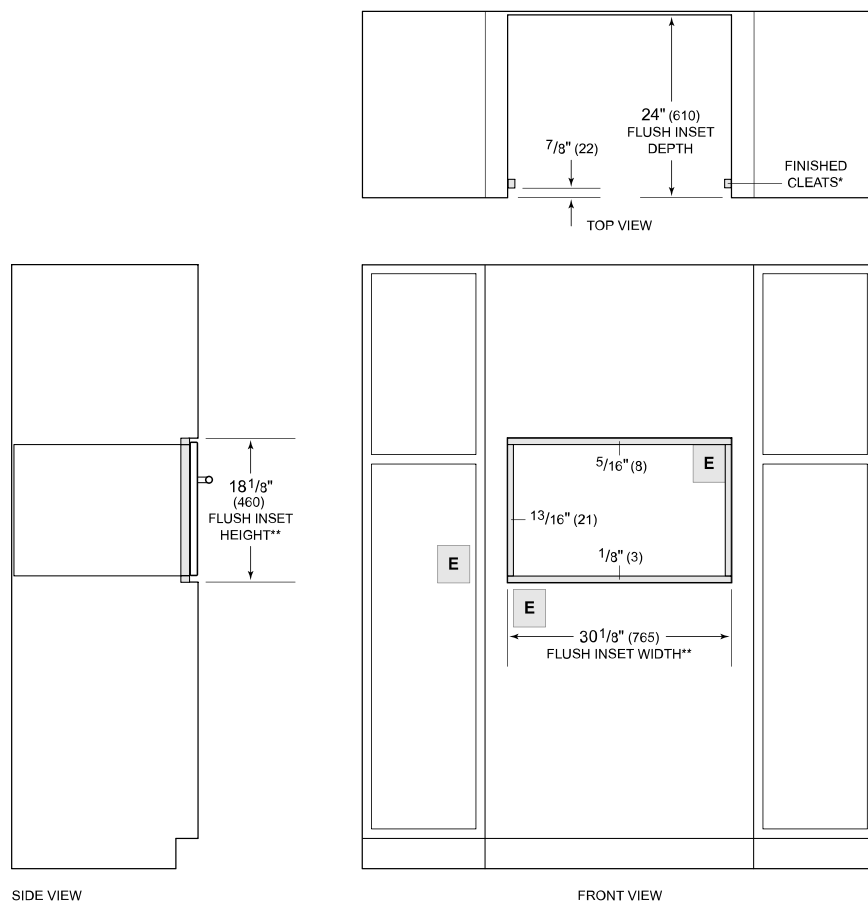

Perforated Pan - 24 3/4" x 1 3/8" x 14 1/2"

Solid Pan - 12 3/4" x 1 1/2" x 7"

Solid Pan - 24 3/4" x 1 3/8" x 14 1/2"

Standard Oven Rack

Temperature Probe

Accessories available through an authorized dealer.

For local dealer information, visit subzero-wolf.com/locator.

PRODUCT SPECIFICATIONS

Model	CSOP3050TE/S/T
Dimensions	29 7/8"W x 17 7/8"H x 22 1/2"D
Oven Interior Dimensions	25 1/4"W x 10 3/4"H x 15 1/8"D
Overall Capacity	2.4 cu. ft.
Usable Capacity	1.8 cu. ft.
Door Clearance	14 3/16"
Weight	91 lbs
Electrical Supply	240/208 VAC, 60 Hz
Electrical Service	20 amp dedicated circuit
Drain Line TestSpec	10' (3 m) corrugated drain tubing
Plumbing Supply	6.5' (2 m) braided tubing with 3/8" female compression fitting
Plumbing Pressure	15–145 psi
Conduit Length	4 Feet

ELECTRICAL

PLUMBING

NOTE: Dimensions in parenthesis are in millimeters unless otherwise specified

DIMENSIONS

FLUSH INSTALLATION

*Will be visible and should be finished to match cabinetry.

**Dimension provides minimum reveals.

NOTE: Location of electrical supply within opening may require additional cabinet depth.