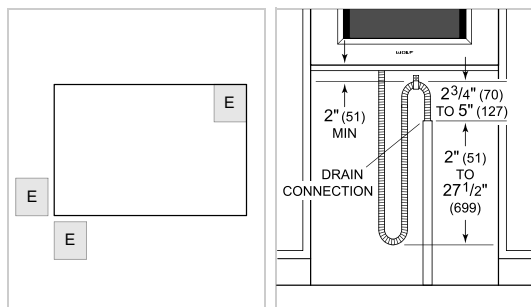

Perforated Pan - 24 3/4" x 1 3/8" x 14 1/2"

Solid Pan - 12 3/4" x 1 1/2" x 7"

Solid Pan - 24 3/4" x 1 3/8" x 14 1/2"

Standard Oven Rack

Temperature Probe

Accessories available through an authorized dealer.

For local dealer information, visit subzero-wolf.com/locator.

PRODUCT SPECIFICATIONS

Model	CSOP3050TE/S/T
Dimensions	29 7/8"W x 17 7/8"H x 22 1/2"D
Oven Interior Dimensions	25 1/4"W x 10 3/4"H x 15 1/8"D
Overall Capacity	2.4 cu. ft.
Usable Capacity	1.8 cu. ft.
Door Clearance	14 3/16"
Weight	91 lbs
Electrical Supply	240/208 VAC, 60 Hz
Electrical Service	20 amp dedicated circuit
Drain Line TestSpec	10' (3 m) corrugated drain tubing
Plumbing Supply	6.5' (2 m) braided tubing with 3/8" female compression fitting
Plumbing Pressure	15–145 psi
Conduit Length	4 Feet

ELECTRICAL

PLUMBING

NOTE: Dimensions in parenthesis are in millimeters unless otherwise specified

DIMENSIONS

FLUSH INSTALLATION

*Will be visible and should be finished to match cabinetry.

**Dimension provides minimum reveals.

NOTE: Location of electrical supply within opening may require additional cabinet depth.