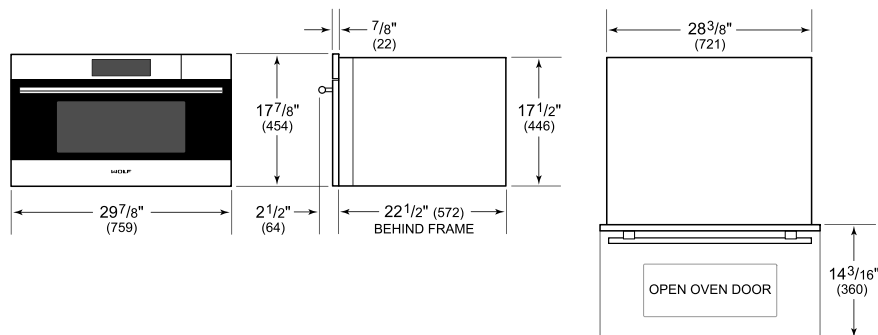

Perforated Pan - 24 3/4" x 1 3/8" x 14 1/2"

Solid Pan - 12 3/4" x 1 1/2" x 7"

Solid Pan - 24 3/4" x 1 3/8" x 14 1/2"

Standard Oven Rack

Temperature Probe

Accessories available through an authorized dealer.

For local dealer information, visit subzero-wolf.com/locator.

PRODUCT SPECIFICATIONS

Model	CSOP3050TE/S/T
Dimensions	29 7/8"W x 17 7/8"H x 22 1/2"D
Oven Interior Dimensions	25 1/4"W x 10 3/4"H x 15 1/8"D
Overall Capacity	2.4 cu. ft.
Usable Capacity	1.8 cu. ft.
Door Clearance	14 3/16"
Weight	91 lbs
Electrical Supply	240/208 VAC, 60 Hz
Electrical Service	20 amp dedicated circuit
Drain Line TestSpec	10' (3 m) corrugated drain tubing
Plumbing Supply	6.5' (2 m) braided tubing with 3/8" female compression fitting
Plumbing Pressure	15–145 psi
Conduit Length	4 Feet

ELECTRICAL

PLUMBING

NOTE: Dimensions in parenthesis are in millimeters unless otherwise specified

DIMENSIONS

FLUSH INSTALLATION

*Will be visible and should be finished to match cabinetry.

**Dimension provides minimum reveals.