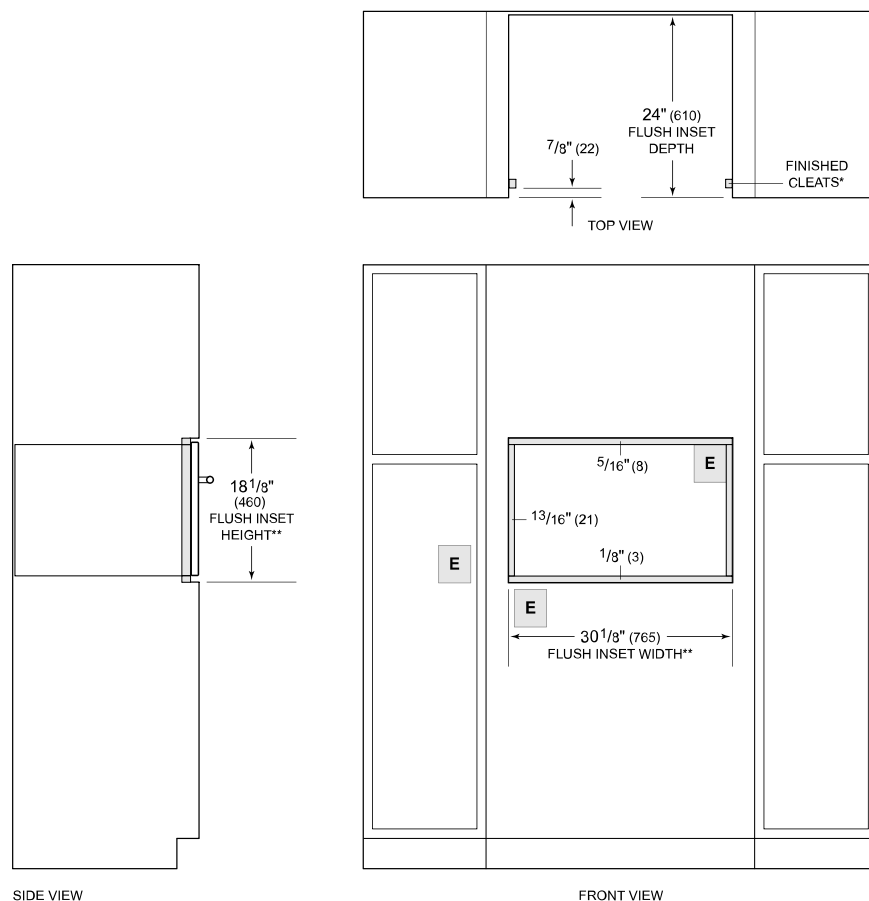

Perforated Pan - 24 3/4" x 1 3/8" x 14 1/2"

Solid Pan - 12 3/4" x 1 1/2" x 7"

Solid Pan - 24 3/4" x 1 3/8" x 14 1/2"

Standard Oven Rack

Temperature Probe

Accessories available through an authorized dealer.

For local dealer information, visit subzero-wolf.com/locator.

PRODUCT SPECIFICATIONS

Model	CSOP3050CM/B/T
Dimensions	29 7/8"W x 17 7/8"H x 22 1/2"D
Oven Interior Dimensions	25 1/4"W x 10 3/4"H x 15 1/8"D
Overall Capacity	2.4 cu. ft.
Usable Capacity	1.8 cu. ft.
Door Clearance	14 3/16"
Weight	91 lbs
Electrical Supply	240/208 VAC, 60 Hz
Electrical Service	20 amp dedicated circuit
Drain Line TestSpec	10' (3 m) corrugated drain tubing
Plumbing Supply	6.5' (2 m) braided tubing with 3/8" female compression fitting
Plumbing Pressure	15–145 psi
Conduit Length	4 Feet

ELECTRICAL

PLUMBING

NOTE: Dimensions in parenthesis are in millimeters unless otherwise specified

DIMENSIONS

FLUSH INSTALLATION

*Will be visible and should be finished to match cabinetry.

**Dimension provides minimum reveals.

NOTE: Location of electrical supply within opening may require additional cabinet depth.