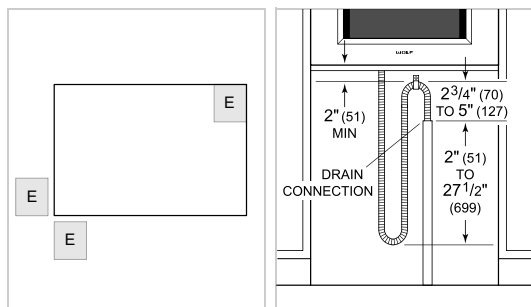

Perforated Pan - 24 3/4" x 1 3/8" x 14 1/2"

Solid Pan - 12 3/4" x 1 1/2" x 7"

Solid Pan - 24 3/4" x 1 3/8" x 14 1/2"

Standard Oven Rack

Temperature Probe

Accessories available through an authorized dealer.

For local dealer information, visit subzero-wolf.com/locator.

PRODUCT SPECIFICATIONS

Model	CSOP3050CM/B/T
Dimensions	29 7/8"W x 17 7/8"H x 22 1/2"D
Oven Interior Dimensions	25 1/4"W x 10 3/4"H x 15 1/8"D
Overall Capacity	2.4 cu. ft.
Usable Capacity	1.8 cu. ft.
Door Clearance	14 3/16"
Weight	91 lbs
Electrical Supply	240/208 VAC, 60 Hz
Electrical Service	20 amp dedicated circuit
Drain Line TestSpec	10' (3 m) corrugated drain tubing
Plumbing Supply	6.5' (2 m) braided tubing with 3/8" female compression fitting
Plumbing Pressure	15–145 psi
Conduit Length	4 Feet

ELECTRICAL

PLUMBING

NOTE: Dimensions in parenthesis are in millimeters unless otherwise specified

DIMENSIONS

FLUSH INSTALLATION

*Will be visible and should be finished to match cabinetry.

**Dimension provides minimum reveals.

NOTE: Location of electrical supply within opening may require additional cabinet depth.