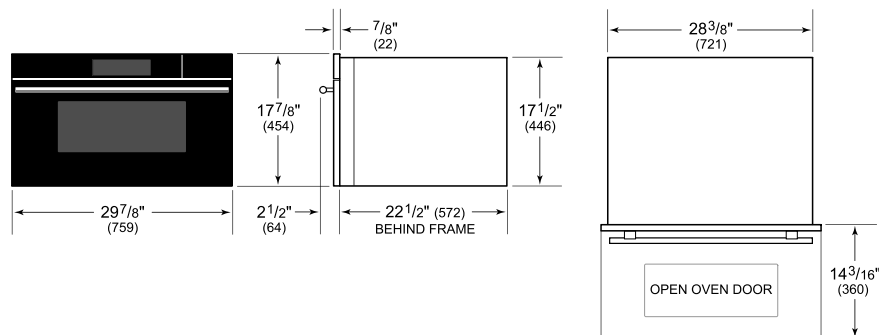

Perforated Pan - 24 3/4" x 1 3/8" x 14 1/2"

Solid Pan - 12 3/4" x 1 1/2" x 7"

Solid Pan - 24 3/4" x 1 3/8" x 14 1/2"

Standard Oven Rack

Temperature Probe

Accessories available through an authorized dealer.

For local dealer information, visit subzero-wolf.com/locator.

PRODUCT SPECIFICATIONS

Model	CSOP3050CM/B/T
Dimensions	29 7/8"W x 17 7/8"H x 22 1/2"D
Oven Interior Dimensions	25 1/4"W x 10 3/4"H x 15 1/8"D
Overall Capacity	2.4 cu. ft.
Usable Capacity	1.8 cu. ft.
Door Clearance	14 3/16"
Weight	91 lbs
Electrical Supply	240/208 VAC, 60 Hz
Electrical Service	20 amp dedicated circuit
Drain Line TestSpec	10' (3 m) corrugated drain tubing
Plumbing Supply	6.5' (2 m) braided tubing with 3/8" female compression fitting
Plumbing Pressure	15–145 psi
Conduit Length	4 Feet

ELECTRICAL

PLUMBING

NOTE: Dimensions in parenthesis are in millimeters unless otherwise specified

DIMENSIONS

FLUSH INSTALLATION

*Will be visible and should be finished to match cabinetry.

**Dimension provides minimum reveals.